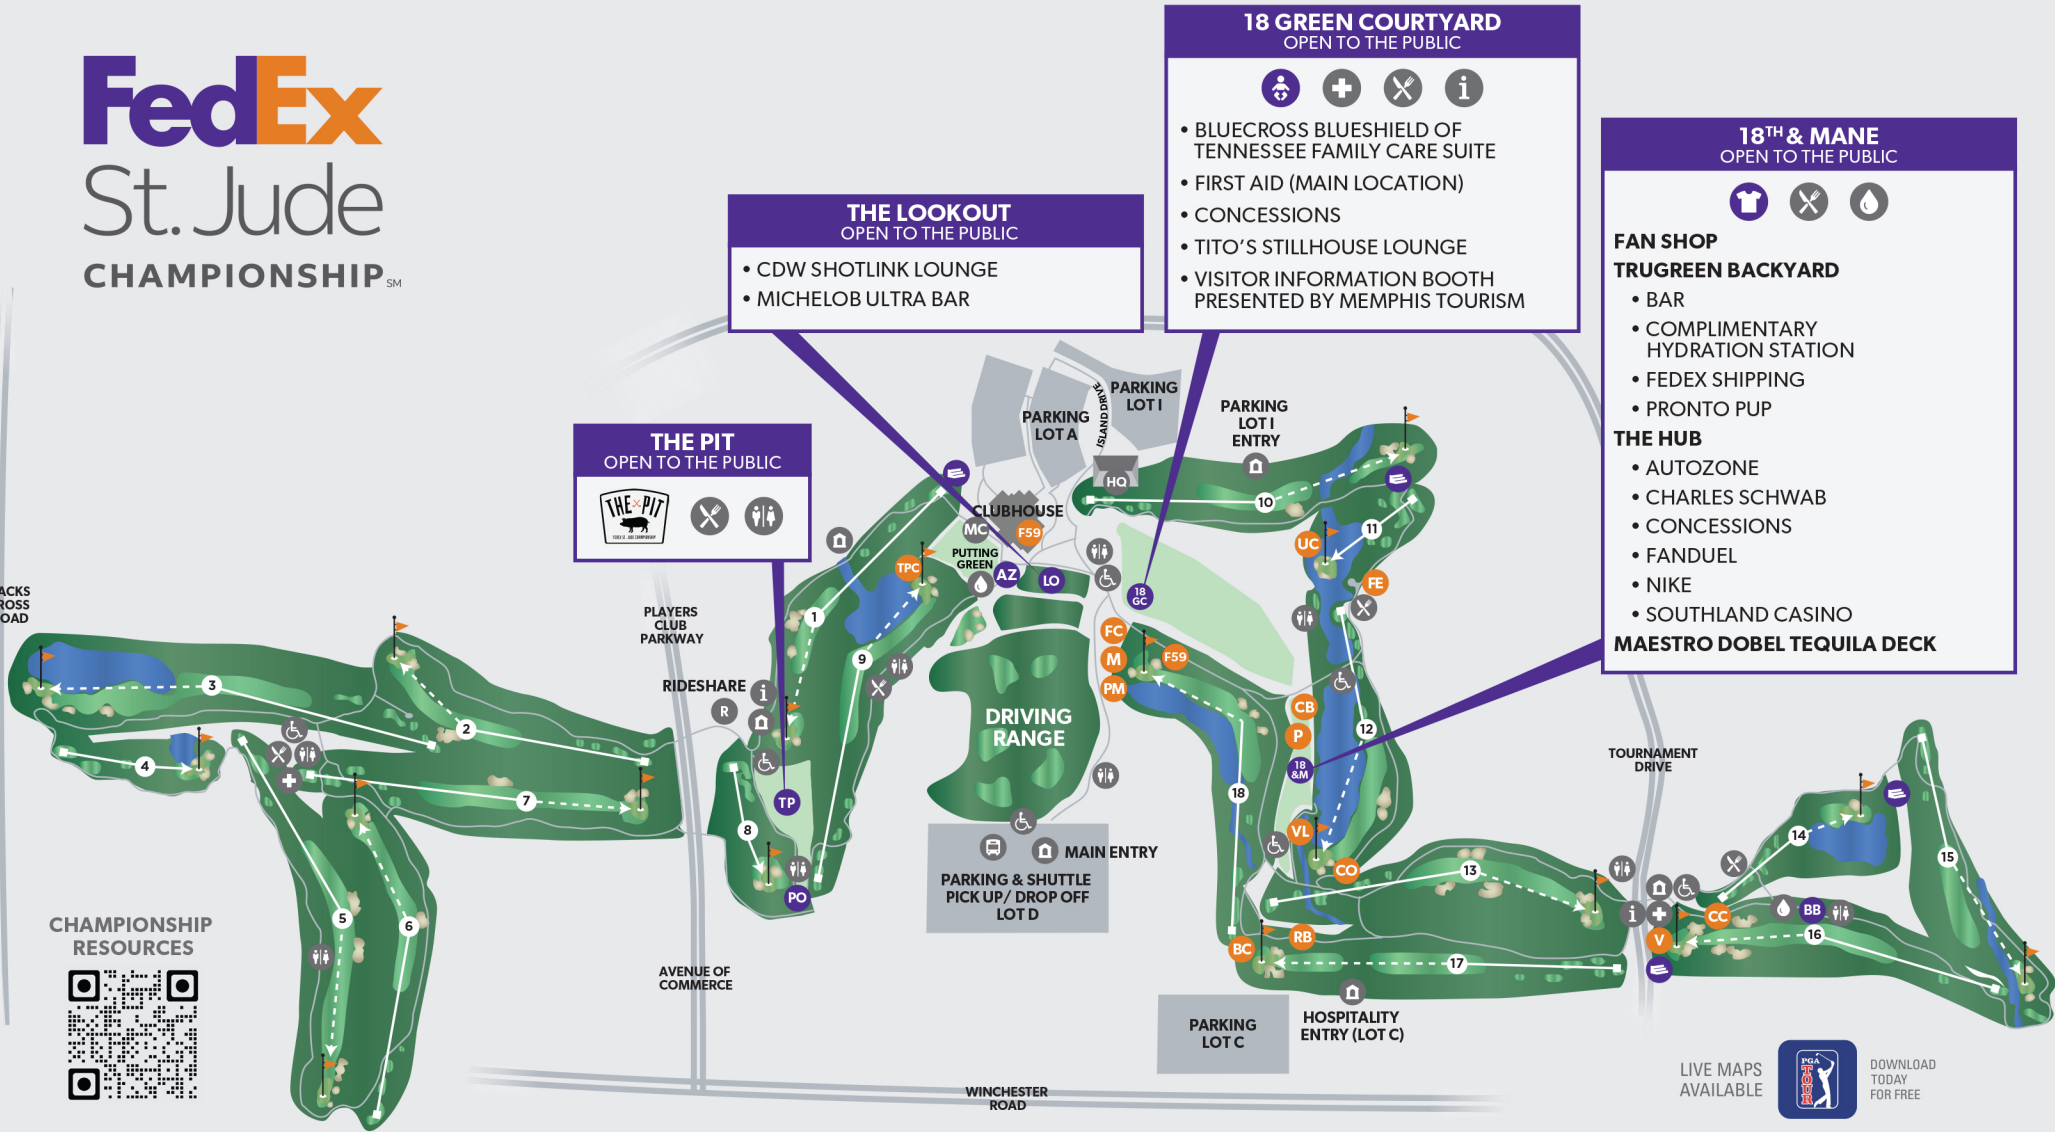

HACKS CROSS ROAD

CHAMPIONSHIP RESOURCES

OPEN TO PUBLIC			SPECTATOR SERVICES		PRIVATE HOSPITALITY		PROPER CREDENTIALS REQUIRED
<p>18 GC 18 GREEN COURTYARD</p> <ul style="list-style-type: none"> • BLUECROSS BLUESHIELD OF TENNESSEE FAMILY CARE SUITE • TITO'S STILLHOUSE LOUNGE 	<p>BB BIRDIES & BUBBLES</p> <p>FEATURING CHEFS ANDY TICER AND MICHAEL HUDMAN</p>	<p>PO PATRIOTS' OUTPOST</p> <p>PRESENTED BY BIG RIVER STEEL (VALID MILITARY ID REQUIRED)</p>	<p>• COMPLIMENTARY HYDRATION STATIONS</p> <p>• CONCESSION</p> <p>• ENTRY</p> <p>• FIRST AID</p> <p>• MOBILITY IMPAIRED SHUTTLE STOP</p>	<p>• RESTROOMS</p> <p>• RIDESHARE PICK-UP/DROP-OFF</p> <p>• SHUTTLE DROP</p> <p>• VISITOR INFORMATION BOOTH PRESENTED BY MEMPHIS TOURISM</p>	<p>M 18 GREEN MARQUEES</p> <p>BC BLUFF CITY SUITES</p> <p>CC CAPTAIN'S CLUB</p> <p>CB COMCAST BUSINESS PAVILION</p> <p>CO COTTAGES</p> <p>FC FEDEX CABANA</p> <p>PM FEDEX PARTNER MARQUEE</p> <p>FE FEDEX TEAM MEMBER PATIO</p>	<p>F59 FREIGHT 59</p> <p>UC MICHELOB ULTRA ATHLETIC CLUB</p> <p>P ST. JUDE PAVILION</p> <p>RB RHYTHM & BLUES CLUB</p> <p>TPC TPC SOUTHWIND MEMBER TENT</p> <p>V VERANDAS</p> <p>VL VILLAS</p>	<p>HQ VOLUNTEER HQ</p> <p>MC MEDIA CENTER</p> <p>INCLEMENT WEATHER POLICY FOR SPECTATORS</p> <p>OBSERVE ON-COURSE SCOREBOARDS FOR WEATHER MESSAGES</p> <p>SPECTATORS ARE ADVISED TO TAKE PRECAUTIONS PRIOR TO PLAY BEING SUSPENDED</p> <p>FOLLOW ALL INSTRUCTIONS PROVIDED BY THE TOURNAMENT, WHICH MAY INCLUDE SEEKING SAFE SHELTER OR EXITING THE PREMISES</p>
<p>18 & M 18TH & MANE</p> <ul style="list-style-type: none"> • FAN SHOP • FEDEX SHIPPING • TRUGREEN BACKYARD • THE HUB • MAESTRO DOBEL TEQUILA DECK 	<p>• BLEACHERS PRESENTED BY BLUECROSS BLUESHIELD OF TENNESSEE</p> <p>• BLUECROSS BLUESHIELD OF TENNESSEE FAMILY CARE SUITE</p>	<p>LO THE LOOKOUT</p> <ul style="list-style-type: none"> • CDW SHOTLINK LOUNGE • MICHELOB ULTRA BAR 					
<p>AZ AUTOGRAPH ZONE</p> <p>• FAN SHOP</p>		<p>TP THE PIT</p> <p>FEATURING COMMISSARY</p>					